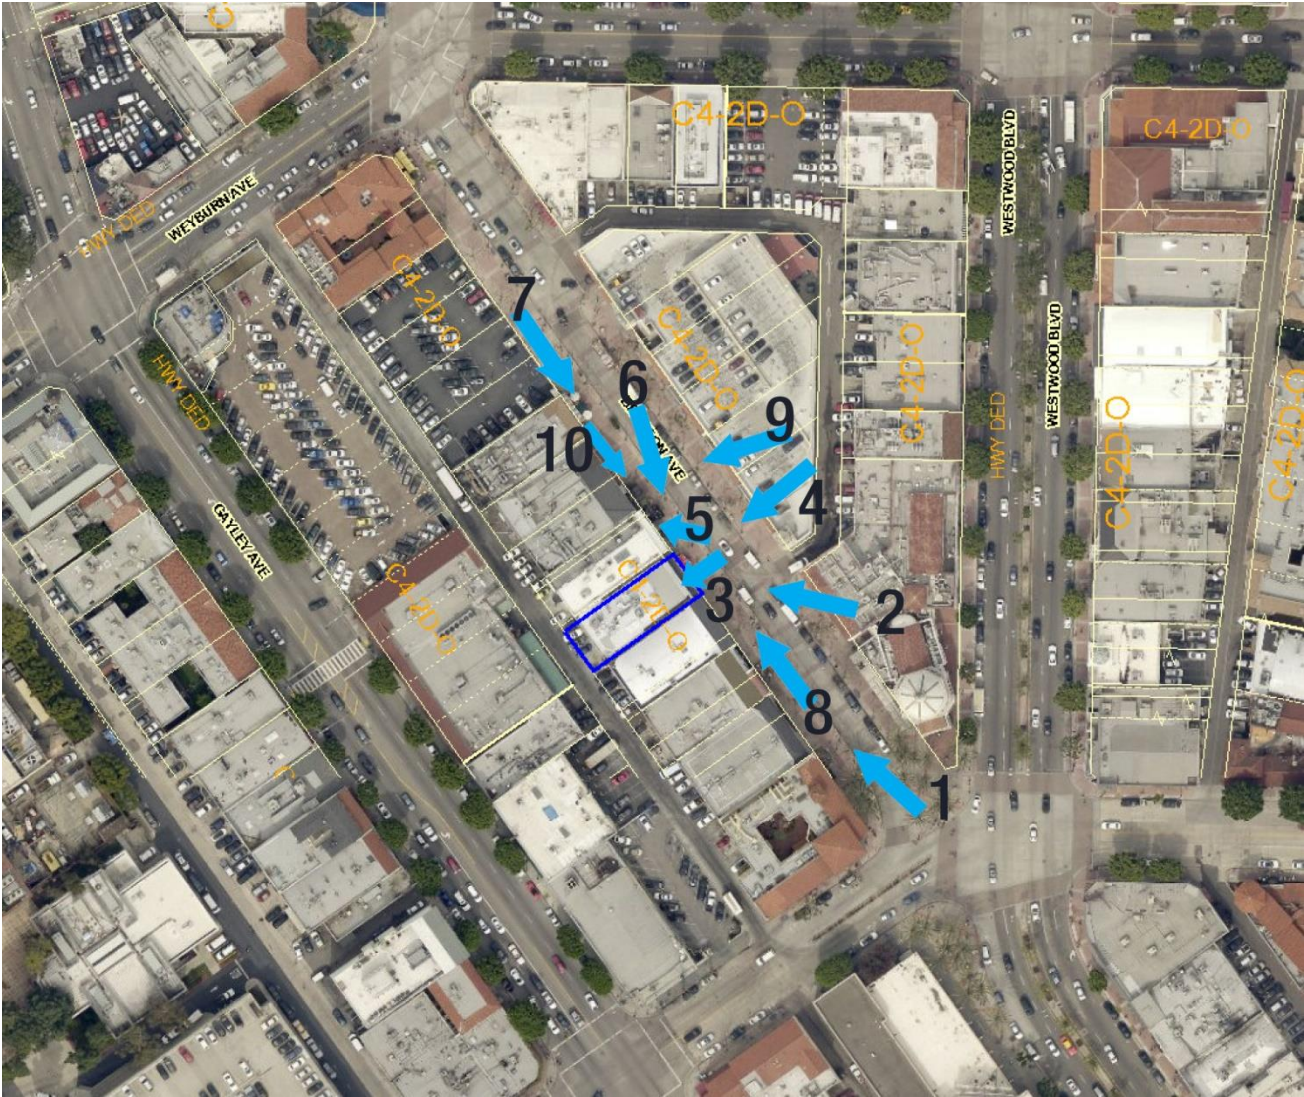

PHOTO EXHIBIT

SpireWorks Westwood

1061 S. Broxton Avenue

APEX LA

5419 Hollywood Boulevard, Suite C747

Los Angeles, CA 90027

www.apex-la.com

Photo Reference Index

1. View from the south looking towards subject site

2. Subject site and abutting properties

3. Front view of subject site

4. View of subject site from parking lot entrance across the street

5. View of abutting properties looking northwest

6. View of subject site patio area looking southwest

7. View south on Broxton Ave. of subject site patio and abutting properties.

8. View south on Broxton of abutting properties.

9. Northeast view of directly abutting properties

10. South view of directly abutting properties and subject site